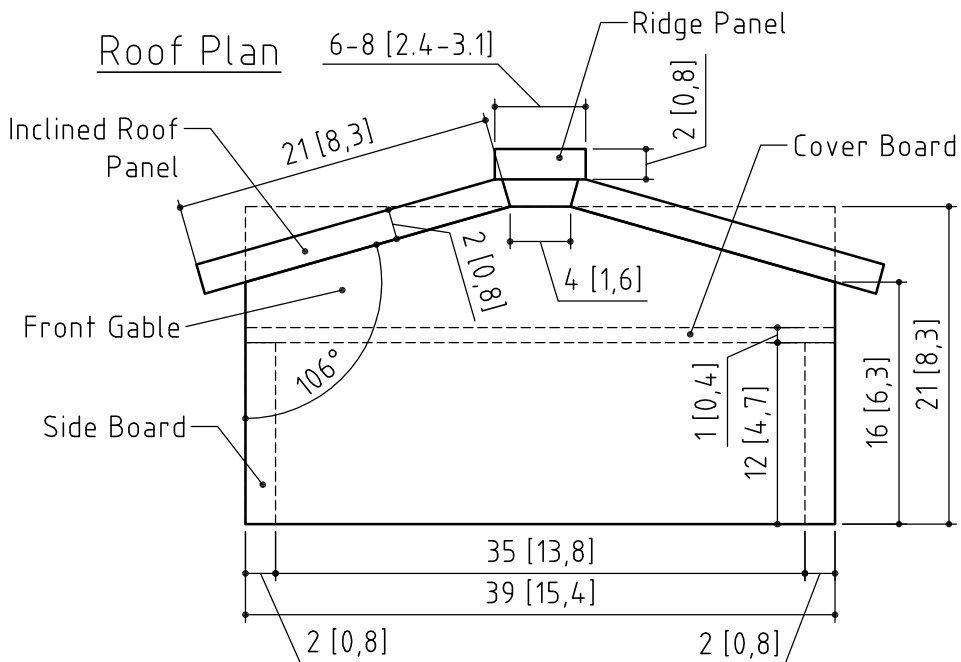

Bee Hive Konstruktion Plans according to Emile Warré

Diagram of the Complete Hive Assembly

Page 1/5 -Measurements in cm [inch]-

Bee Hive Konstruktion Plans according to Emile Warré

Diagram of Hive Box

Page 2/5 -Measurements in cm [inch]-

Bee Hive Konstruktion Plans according to Emile Warré

Diagram of Roof and Quilt

Page 3/5 -Measurements in cm [inch]-

Bee Hive Konstruktion Plans according to Emile Warré

Diagram of Floor

Page 4/5 -Measurements in cm [inch]-